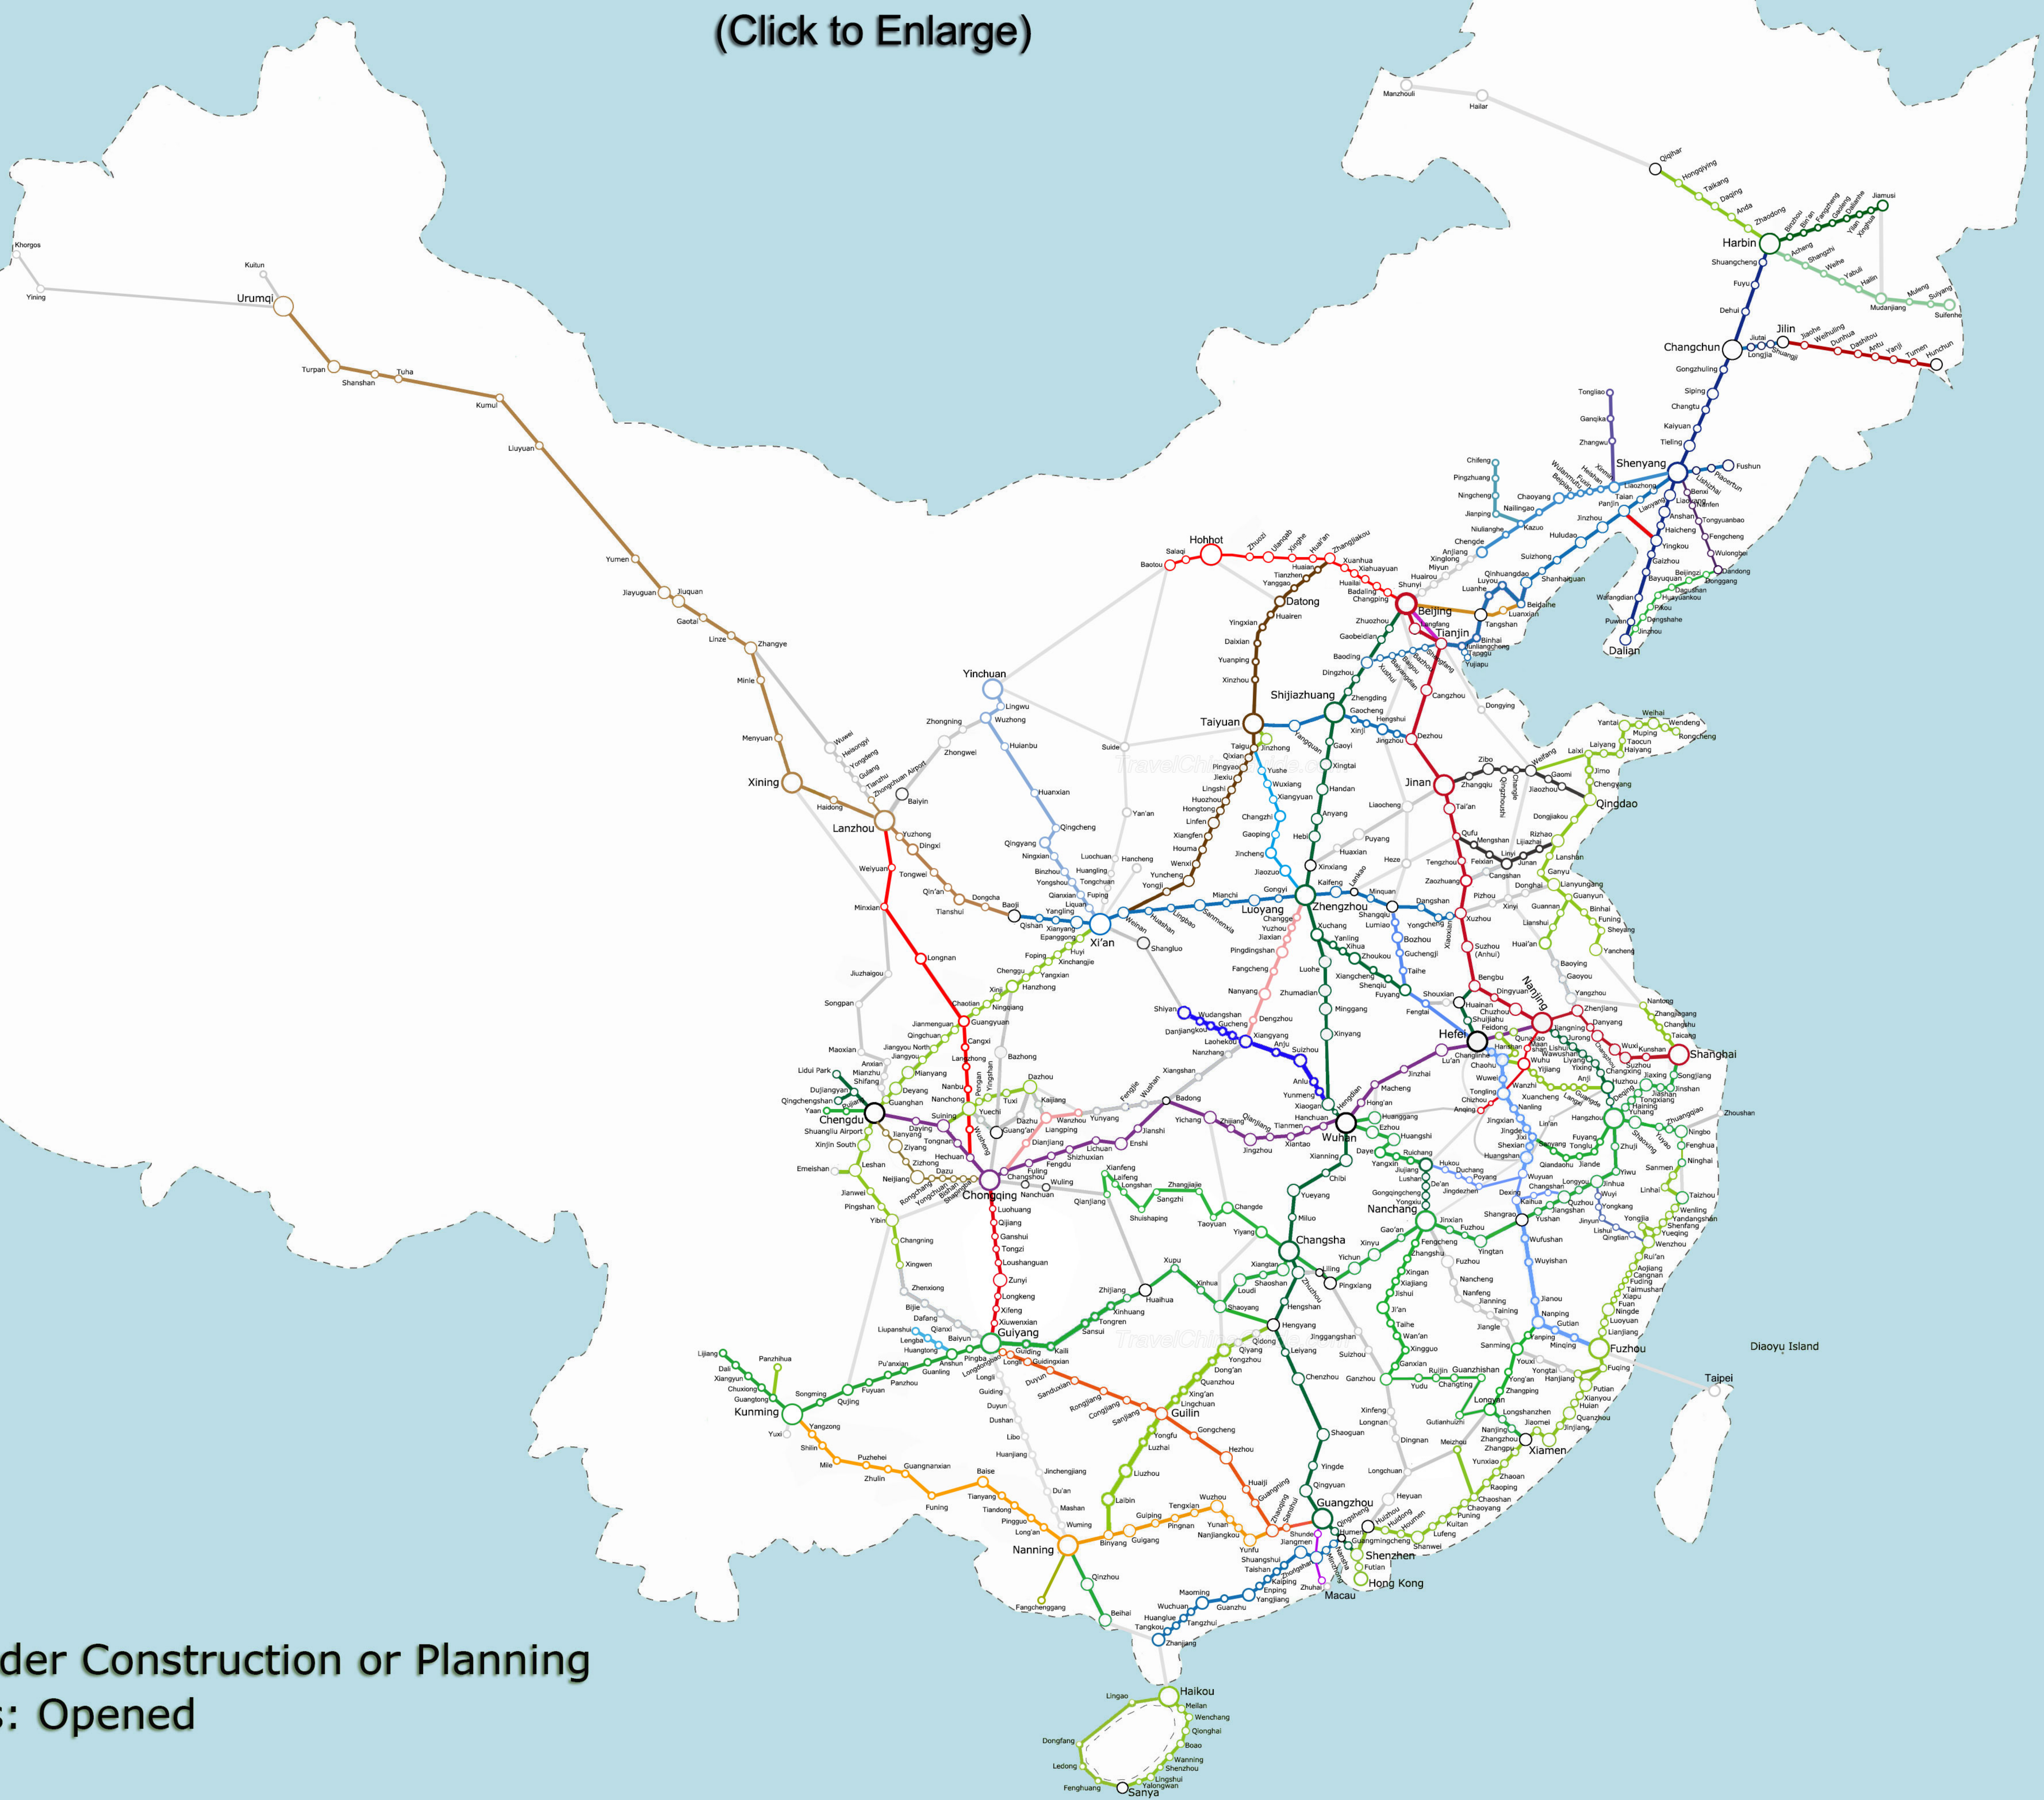

# China High Speed Railway Planning Map

(Click to Enlarge)

## Legend

Grey Lines: Under Construction or Planning

Colorized Lines: Opened